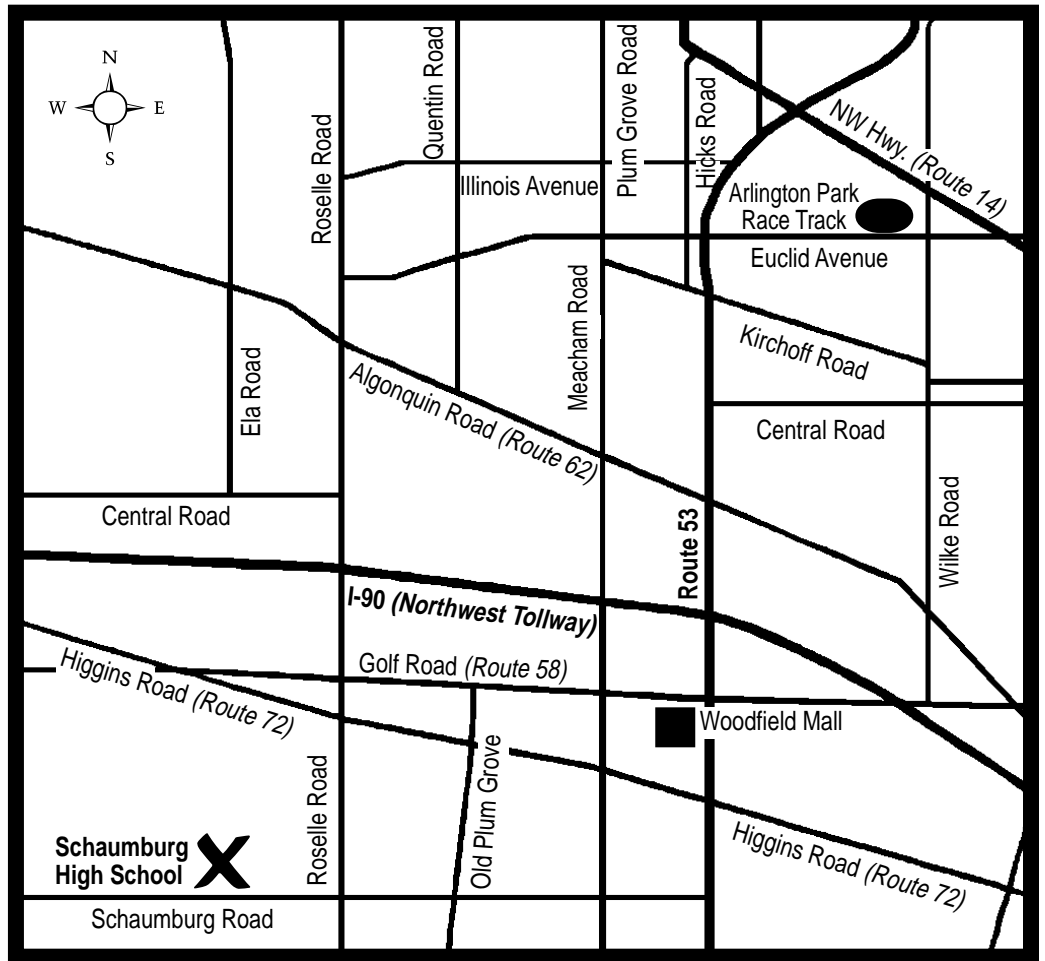

## From the North:

- Take Route 53 south to Higgins Road (Route 72)
- Exit Higgins Road west
- Higgins Road west to Roselle Road
- Left turn (south) on Roselle Road
- Roselle Road south to Schaumburg Road
- Right turn (west) on Schaumburg Road
- School is approximately 3 miles ahead on the right (northeast corner of Schaumburg Road and Braintree Drive)

## From the South:

- Take I-290 or I-355 north to Route 53 north
- Route 53 north to Higgins Road (Route 72)
- Exit Higgins Road west
- Higgins Road west to Roselle Road
- Left turn (south) on Roselle Road
- Roselle Road south to Schaumburg Road
- Right turn (west) on Schaumburg Road
- School is approximately 3 miles ahead on the right (northeast corner of Schaumburg Road and Braintree Drive)

## From Chicago:

- Take I-90 west to Route 53 south
- Route 53 south to Higgins Road (Route 72)
- Exit Higgins Road west
- Higgins Road west to Roselle Road
- Left turn (south) on Roselle Road
- Roselle Road south to Schaumburg Road
- Right turn (west) on Schaumburg Road
- School is approximately 3 miles ahead on the right (northeast corner of Schaumburg Road and Braintree Drive)

## From the West:

- Take I-90 east to Route 53 south
- Route 53 south to Higgins Road (Route 72)
- Exit Higgins Road west
- Higgins Road west to Roselle Road
- Left turn (south) on Roselle Road
- Roselle Road south to Schaumburg Road
- Right turn (west) on Schaumburg Road
- School is approximately 3 miles ahead on the right (northeast corner of Schaumburg Road and Braintree Drive)