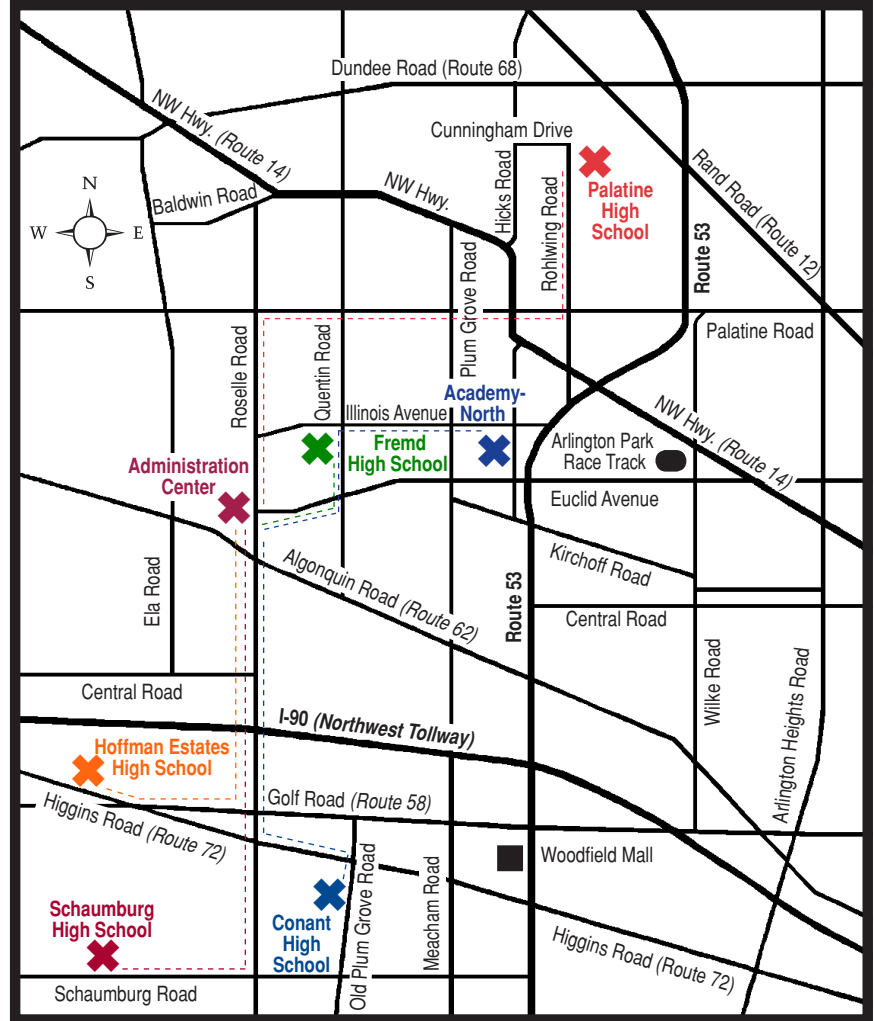

Directions to District 211 High Schools from G.A. McElroy Administration Center

To Palatine High School:

1111 N. Rohlwing Road, Palatine

- Left turn (north) on Roselle Road
- Roselle Road north to Palatine Road
- Right turn (east) on Palatine Road
- Palatine Road east to Rohlwing Road
- Left turn (north) on Rohlwing Road
- School is approximately 3 miles ahead on the right

To William Fremd High School:

1000 S. Quentin Road, Palatine

- Left turn (north) on Roselle Road
- Roselle Road north to Euclid Avenue
- Right turn (east) on Euclid Avenue
- Euclid Avenue east to Quentin Road
- Left turn (north) on Quentin Road
- School is three blocks ahead on the left

To Academy-North:

335 E. Illinois Avenue, Palatine

- Left turn (north) on Roselle Road
- Right turn (east) on Euclid Avenue
- Left turn (north) on Hicks Road
- Left turn (west) on Illinois Avenue
- School is approximately 1/2 block ahead on the left (south side of Illinois Avenue)

To Academy-South:

1544 Brandy Parkway, Streamwood

- Right turn (south) on Roselle Road
- Roselle Road south to Schaumburg Road
- Right turn on Schaumburg Road (west) to Barrington Road
- Left turn (south) on Barrington Road
- Right turn (west) on Brandy Parkway
- School is second building on the right