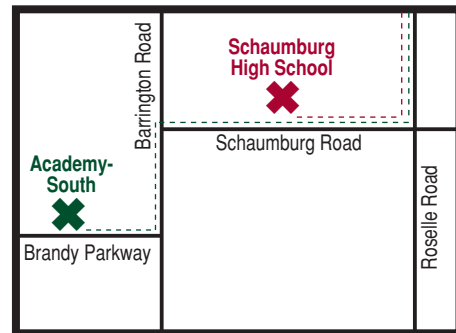

Directions to District 211 High Schools from G.A. McElroy Administration Center

To Palatine High School:

1111 N. Rohlwing Road, Palatine

- Left turn (north) on Roselle Road
- Roselle Road north to Palatine Road
- Right turn (east) on Palatine Road
- Palatine Road east to Rohlwing Road
- Left turn (north) on Rohlwing Road
- School is approximately 3 miles ahead on the right

To William Fremd High School:

1000 S. Quentin Road, Palatine

- Left turn (north) on Roselle Road
- Roselle Road north to Euclid Avenue
- Right turn (east) on Euclid Avenue
- Euclid Avenue east to Quentin Road
- Left turn (north) on Quentin Road
- School is three blocks ahead on the left

To Academy-North:

335 E. Illinois Avenue, Palatine

- Left turn (north) on Roselle Road
- Right turn (east) on Euclid Avenue
- Left turn (north) on Hicks Road
- Left turn (west) on Illinois Avenue
- School is approximately 1/2 block ahead on the left (south side of Illinois Avenue)

To Academy-South:

1544 Brandy Parkway, Streamwood

- Right turn (south) on Roselle Road
- Roselle Road south to Schaumburg Road
- Right turn on Schaumburg Road (west) to Barrington Road
- Left turn (south) on Barrington Road
- Right turn (west) on Brandy Parkway
- School is second building on the right