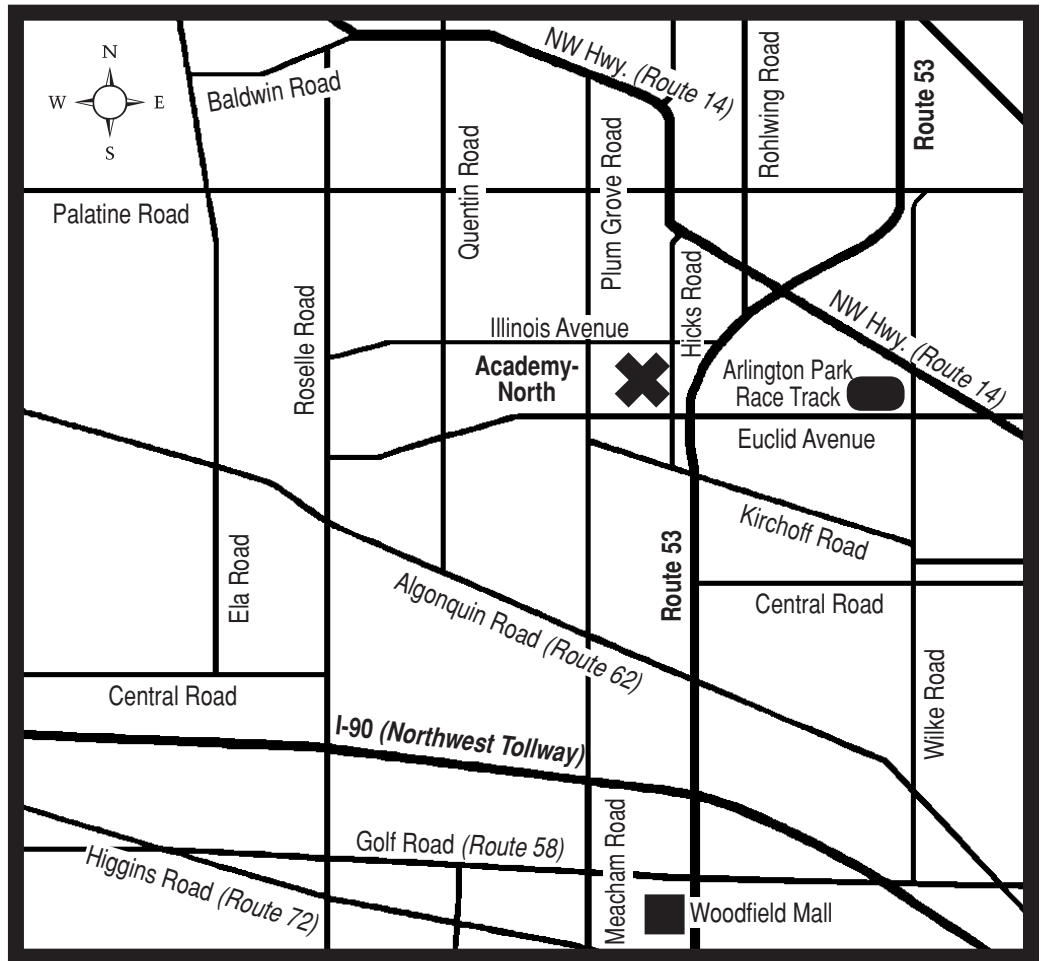

From the North:

- Take Route 53 south to Euclid Avenue
- Exit 53 on Euclid Avenue west
- Euclid Avenue west to Hicks Road
- Right turn (north) on Hicks Road
- Hicks Road north to Illinois Avenue
- Left (west) on Illinois Avenue
- School is on the left

From the South:

- Take I-290 or I-355 north to Route 53 north
- Route 53 north to Euclid Avenue west
- Exit 53 on Euclid Avenue west
- Euclid Avenue west to Hicks Road
- Right turn (north) on Hicks Road
- Hicks Road north to Illinois Avenue
- Left (west) on Illinois Avenue
- School is on the left

From Chicago:

- Take I-90 west to Route 53 north
- Route 53 north to Euclid Ave. west
- Exit 53 on Euclid Ave west
- Euclid Ave west (left) to Hicks Road
- Hicks Road north (right) to Illinois Ave.
- Illinois Ave west (left) to school
- School is on left (south side of street)

From the West:

- Take I-90 east to Route 53 north
- Route 53 north to Euclid Ave.
- Exit 53 on Euclid Ave west
- Euclid Ave west (left) to Hicks Road
- Hicks Road north (right) to Illinois Ave.
- Illinois Ave west (left) to school
- School is on left (south side of street)